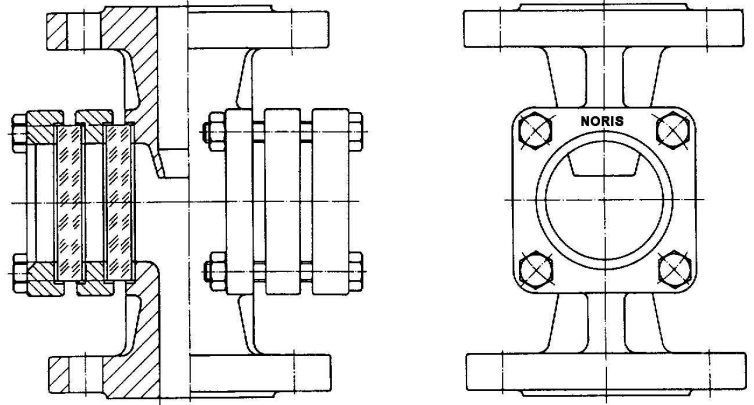

Sight Flow Indicators (straight line)

with NORIS - **Dual-Glass-Windows**

regom
instruments

Bauform 880-D

Application:

The double glasses are more protection from outside

Dimensions and Materials

see NORIS-Bauform 880

Available are all

Sizes
Pressures
Materials

Option:

With electric heating-component between both glass-plates against moisture

Safety - Dual-Glass-Windows:

See our **Bauform 885-D**

Modification reserved

REGOM INSTRUMENTS s.r.o.
Brabcova 1159 / 2
147 00 Praha 4
CZECH REPUBLIC